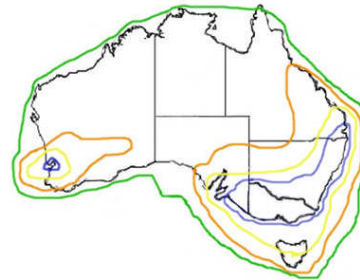

# Ocean TV

By MR Marine

Typical Coverage Map  
Ocean O32 - Blue (expected coverage)  
Ocean O37M - Blue  
Ocean O45M - Yellow  
Ocean O60M - Orange  
Ocean O850M - Green